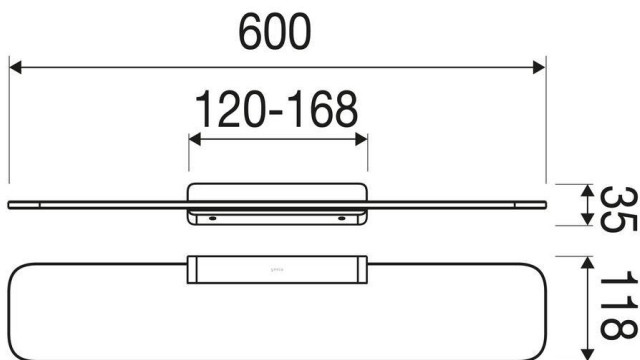

Brand : Geesa, Netherlands  
 Name : Shift Brushed Gold– Bathroom shelf  
 60 cm with transparent glass  
 Item Code : 9901-07  
 Designer : Geesa  
 Color / Finish : Brushed Gold  
 Dimensions : Overall (LxWxH in cm)  
 60 x 11.8 x 3.5 cm

Product info:

- Finishing: Coating
- Material: Brass; Glass; Stainless steel
- Mounting type: Screws
- Mounting set included: Yes
- Center to center distance (mm): 24
- Weight limit (kg): 10

Follow cleaning instructions and avoid using any harmful chemicals. Failure to do so voids the warranty.