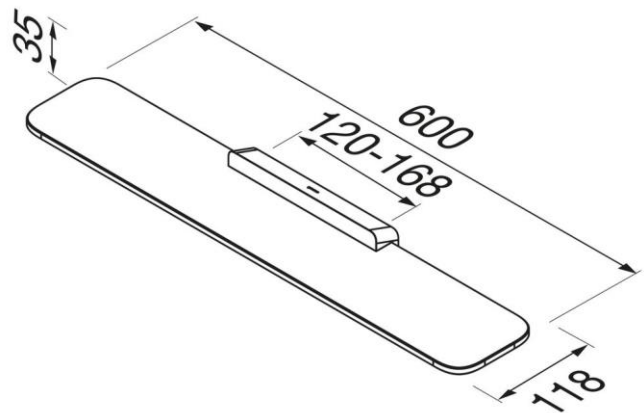

Brand : Geesa, Netherlands  
 Name : Shift Brushed Gold– Bathroom shelf  
 60 cm with transparent glass  
 Item Code : 9901-07  
 Designer : Geesa  
 Color / Finish : Brushed Gold  
 Dimensions : Overall (LxWxH in cm)  
 60 x 11.8 x 3.5 cm

Product info:

- Finishing: Coating
- Material: Brass; Glass; Stainless steel
- Mounting type: Screws
- Mounting set included: Yes
- Center to center distance (mm): 24
- Weight limit (kg): 10

Follow cleaning instructions and avoid using any harmful chemicals. Failure to do so voids the warranty.